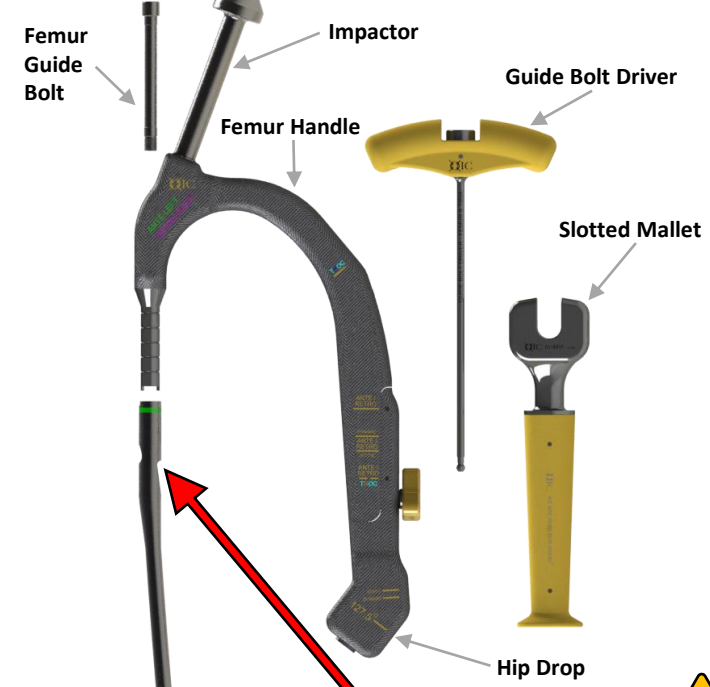

OIC HIP NAIL SYSTEM: Setup Guide

Trays Needed:
IM Nail Base Tray
Hip/Femur Tray

Bone Preparation

Nail Insertion

Short Hip Nail

Lag Screw Insertion

Cross Lock Screw Insertion

- Trays Needed:**
 IM Nail Base Tray
 Hip/Femur Tray
 Long Hip Nails

OIC HIP NAIL SYSTEM: Setup Guide

Bone Preparation

Nail Insertion

Always check that set screw has not migrated.

GOOD BAD

Long Hip Nail

Lag Screw Insertion

Cross Lock Screw Insertion