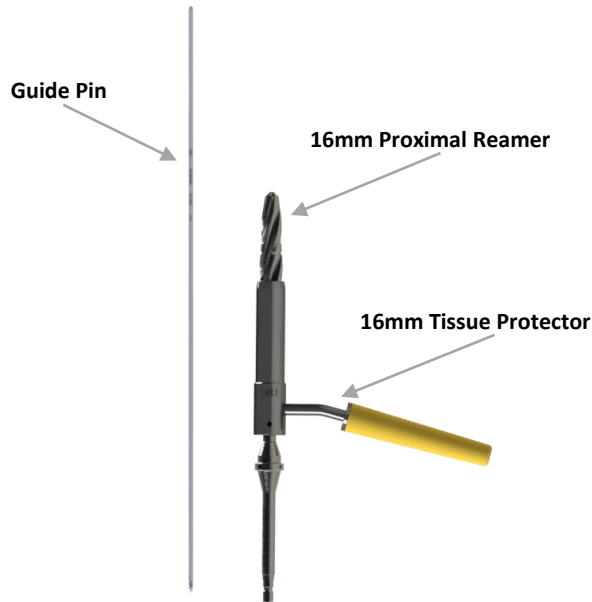

OIC HIP NAIL SYSTEM: Setup Guide

Trays Needed:
IM Nail Base Tray
Hip/Femur Tray

Bone Preparation

Nail Insertion

Short Hip Nail

Lag Screw Insertion

Cross Lock Screw Insertion

- Trays Needed:**
 IM Nail Base Tray
 Hip/Femur Tray
 Long Hip Nails

OIC HIP NAIL SYSTEM: Setup Guide

Bone Preparation

Nail Insertion

Always check that set screw has not migrated.

GOOD BAD

Long Hip Nail

Lag Screw Insertion

Cross Lock Screw Insertion