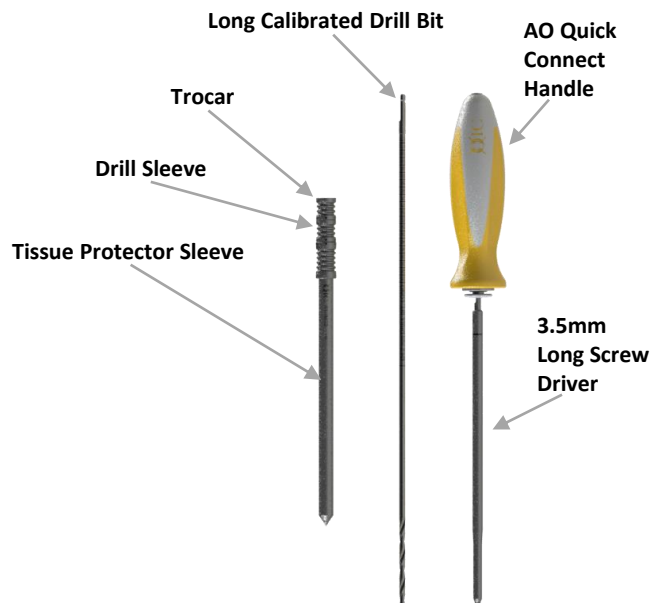

OIC HIP NAIL SYSTEM: Setup Guide

Trays Needed:
IM Nail Base Tray
Hip/Femur Tray

Bone Preparation

Nail Insertion

Short Hip Nail

Lag Screw Insertion

Cross Lock Screw Insertion

- Trays Needed:**
 IM Nail Base Tray
 Hip/Femur Tray
 Long Hip Nails

OIC HIP NAIL SYSTEM: Setup Guide

Bone Preparation

Nail Insertion

Always check that set screw has not migrated.

GOOD BAD

Long Hip Nail

Lag Screw Insertion

Cross Lock Screw Insertion