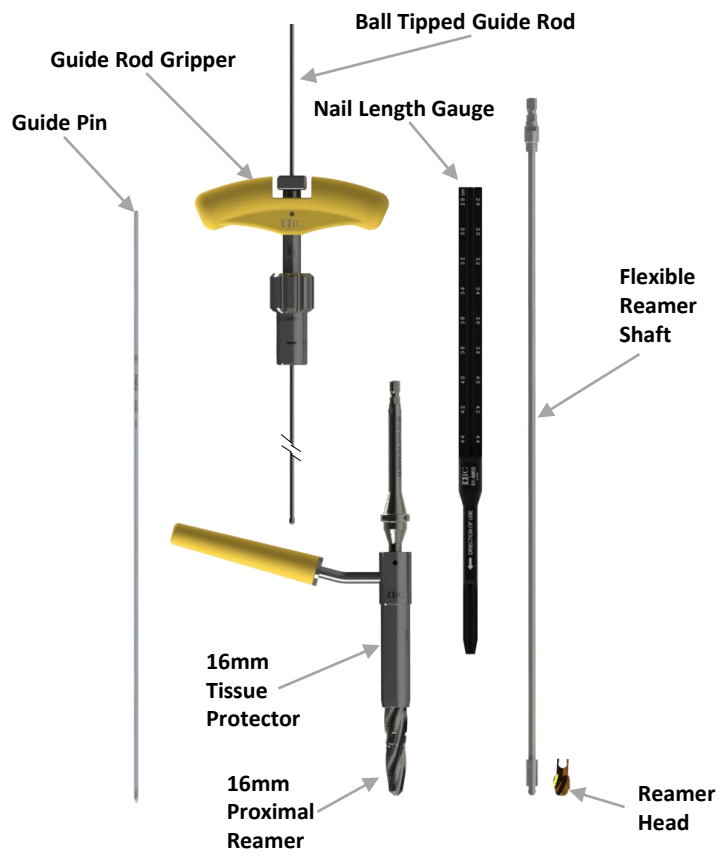

OIC HIP NAIL SYSTEM: Setup Guide

Trays Needed:
IM Nail Base Tray
Hip/Femur Tray

Bone Preparation

Nail Insertion

Short Hip Nail

Lag Screw Insertion

Cross Lock Screw Insertion

- Trays Needed:**
 IM Nail Base Tray
 Hip/Femur Tray
 Long Hip Nails

OIC HIP NAIL SYSTEM: Setup Guide

Bone Preparation

Nail Insertion

Always check that set screw has not migrated.

GOOD BAD

Long Hip Nail

Lag Screw Insertion

Cross Lock Screw Insertion