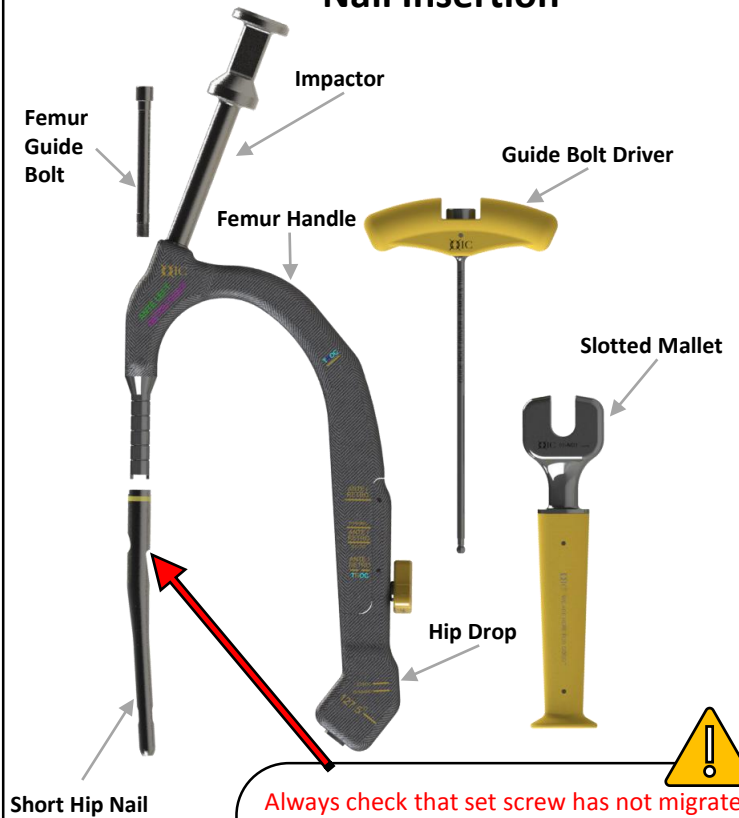

OIC HIP NAIL SYSTEM: Setup Guide

Trays Needed:
IM Nail Base Tray
Hip/Femur Tray

Bone Preparation

Nail Insertion

Short Hip Nail

Lag Screw Insertion

Cross Lock Screw Insertion

- Trays Needed:**
 IM Nail Base Tray
 Hip/Femur Tray
 Long Hip Nails

OIC HIP NAIL SYSTEM: Setup Guide

Bone Preparation

Nail Insertion

Always check that set screw has not migrated.

GOOD BAD

Long Hip Nail

Lag Screw Insertion

Cross Lock Screw Insertion